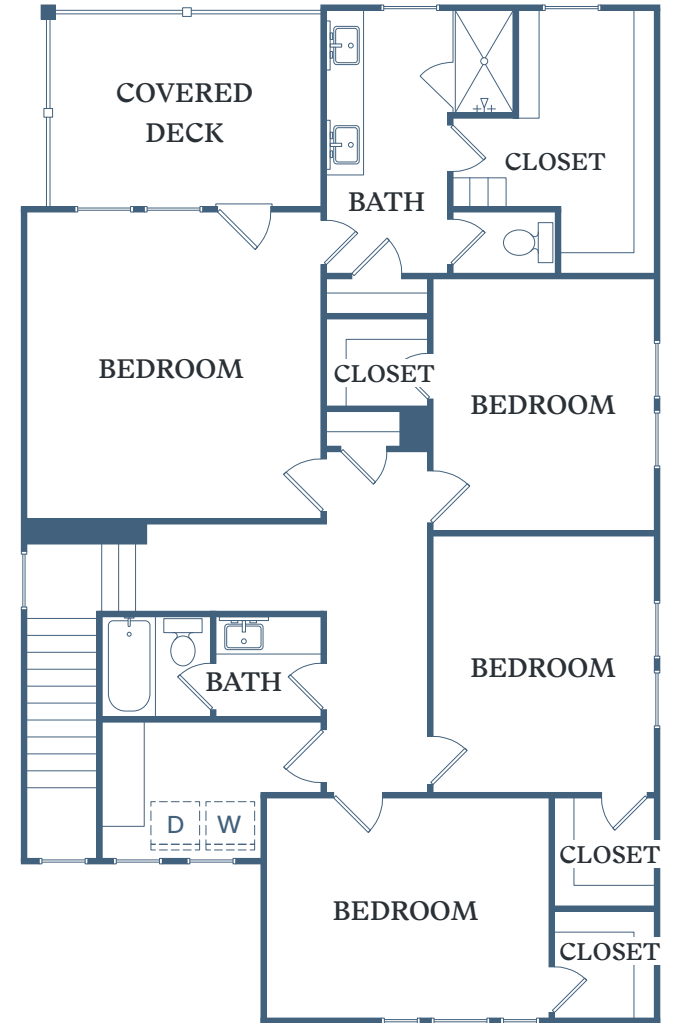

TESSA

MATTHEWS

ASHBY

4 BED
2.5 BATH
2,365 SF

10809 E Independence Blvd
Charlotte, NC 28105

TessaMatthewsNC.com

1ST FLOOR – 929 SF

2ND FLOOR – 1,333 SF

Information is believed to be accurate, but not warranted. Specification, pricing and availability are subject to change without notice. See agent for details. Artist's renderings and floorplans are approximate only and are not meant to be exact depictions of the unit. Drawings are not to scale. Your selected floorplan may vary from this illustration due to design configuration and architectural styling. Not all features are available in every apartment. All square footages are approximate.