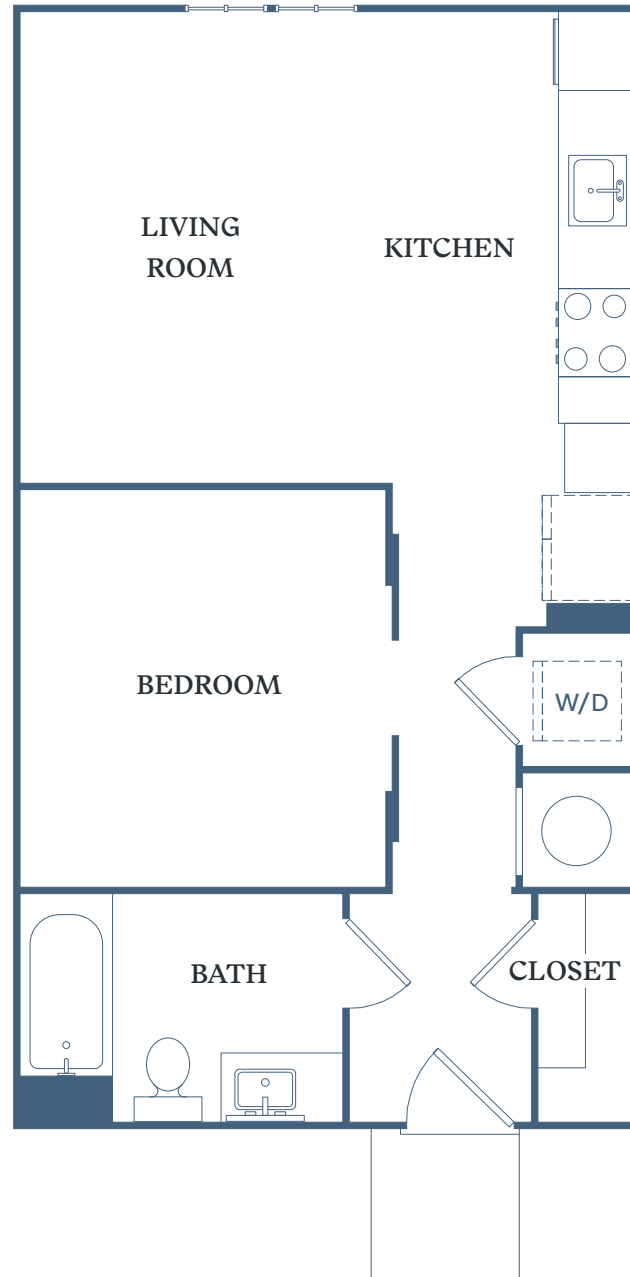

TESSA

MATTHEWS

DEMI

1 BED

1 BATH

573 SF

10809 E Independence Blvd
Charlotte, NC 28105

TessaMatthewsNC.com

Information is believed to be accurate, but not warranted. Specification, pricing and availability are subject to change without notice. See agent for details. Artist's renderings and floorplans are approximate only and are not meant to be exact depictions of the unit. Drawings are not to scale. Your selected floorplan may vary from this illustration due to design configuration and architectural styling. Not all features are available in every apartment. All square footages are approximate.