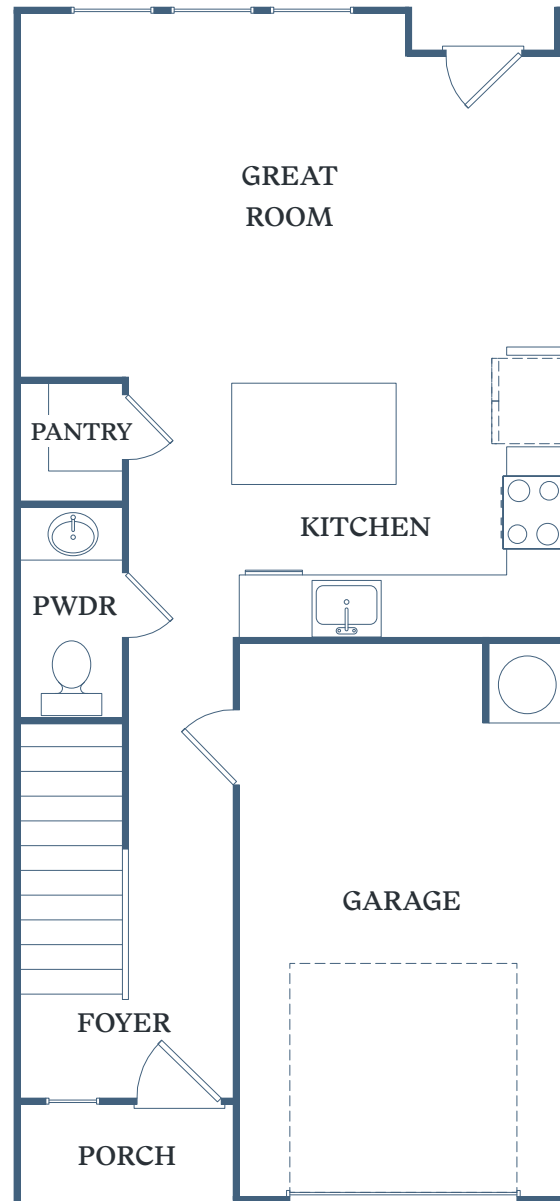

## GARNET

2 BED  
2.5 BATH  
1,346 SF

10809 E Independence Blvd  
Charlotte, NC 28105

TessaMatthewsNC.com

1<sup>ST</sup> FLOOR – 470 SF

2<sup>ND</sup> FLOOR – 713 SF

Information is believed to be accurate, but not warranted. Specification, pricing and availability are subject to change without notice. See agent for details. Artist's renderings and floorplans are approximate only and are not meant to be exact depictions of the unit. Drawings are not to scale. Your selected floorplan may vary from this illustration due to design configuration and architectural styling. Not all features are available in every apartment. All square footages are approximate.