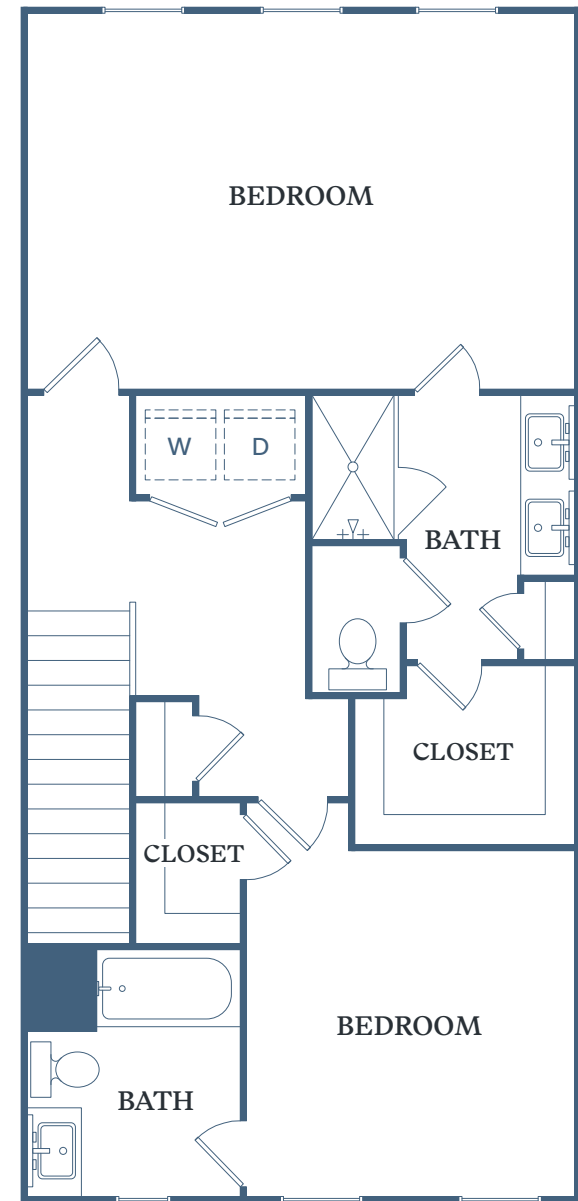

## GARNET

2 BED  
2.5 BATH  
1,346 SF

10809 E Independence Blvd  
Charlotte, NC 28105

TessaMatthewsNC.com

1<sup>ST</sup> FLOOR – 470 SF

2<sup>ND</sup> FLOOR – 713 SF

Information is believed to be accurate, but not warranted. Specification, pricing and availability are subject to change without notice. See agent for details. Artist's renderings and floorplans are approximate only and are not meant to be exact depictions of the unit. Drawings are not to scale. Your selected floorplan may vary from this illustration due to design configuration and architectural styling. Not all features are available in every apartment. All square footages are approximate.