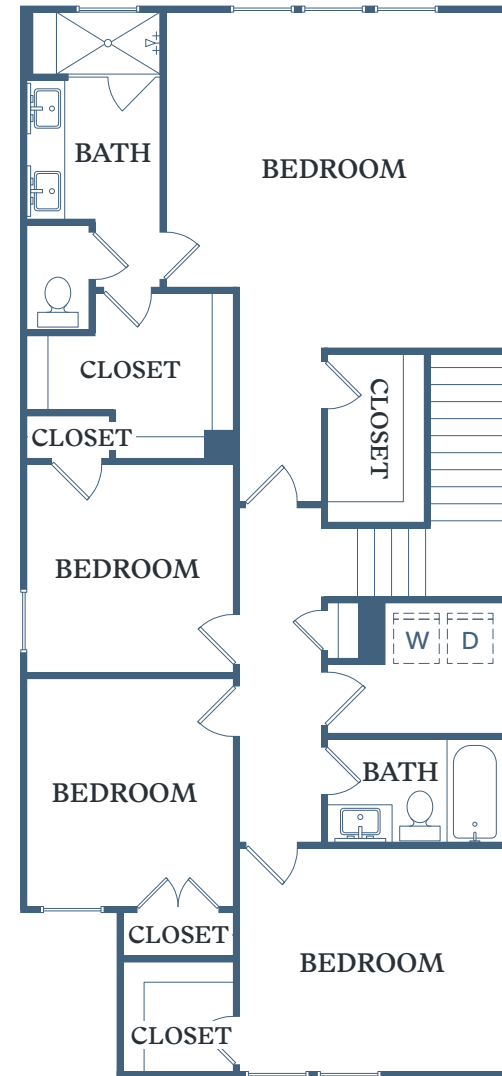

## HAWTHORNE

4 BED  
2.5 BATH  
1,940 SF

10809 E Independence Blvd  
Charlotte, NC 28105

TessaMatthewsNC.com

1<sup>ST</sup> FLOOR – 681 SF

2<sup>ND</sup> FLOOR – 1,046 SF

Information is believed to be accurate, but not warranted. Specification, pricing and availability are subject to change without notice. See agent for details. Artist's renderings and floorplans are approximate only and are not meant to be exact depictions of the unit. Drawings are not to scale. Your selected floorplan may vary from this illustration due to design configuration and architectural styling. Not all features are available in every apartment. All square footages are approximate.