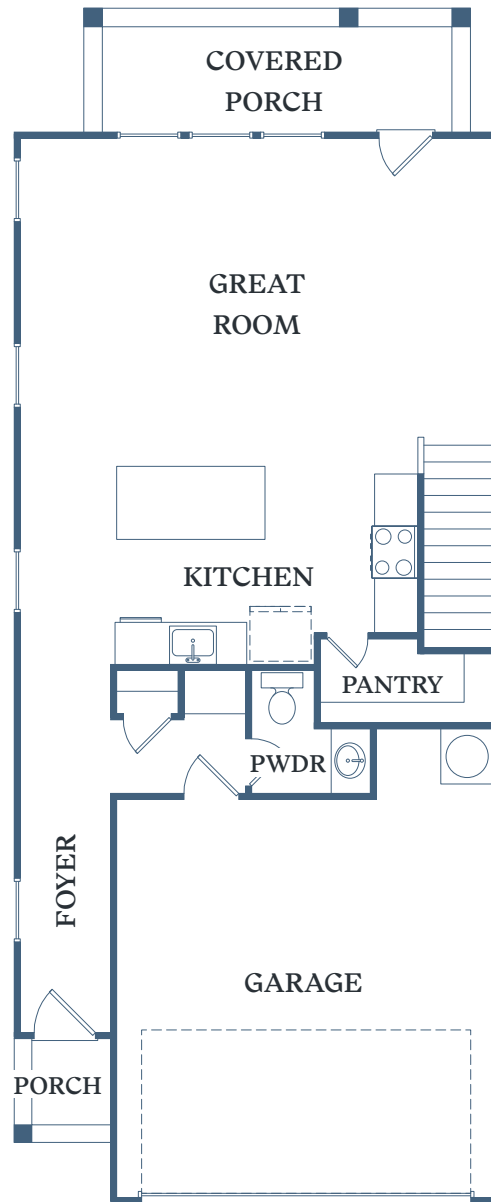

## HAWTHORNE

4 BED  
2.5 BATH  
1,940 SF

10809 E Independence Blvd  
Charlotte, NC 28105

TessaMatthewsNC.com

1<sup>ST</sup> FLOOR – 681 SF

2<sup>ND</sup> FLOOR – 1,046 SF

Information is believed to be accurate, but not warranted. Specification, pricing and availability are subject to change without notice. See agent for details. Artist's renderings and floorplans are approximate only and are not meant to be exact depictions of the unit. Drawings are not to scale. Your selected floorplan may vary from this illustration due to design configuration and architectural styling. Not all features are available in every apartment. All square footages are approximate.