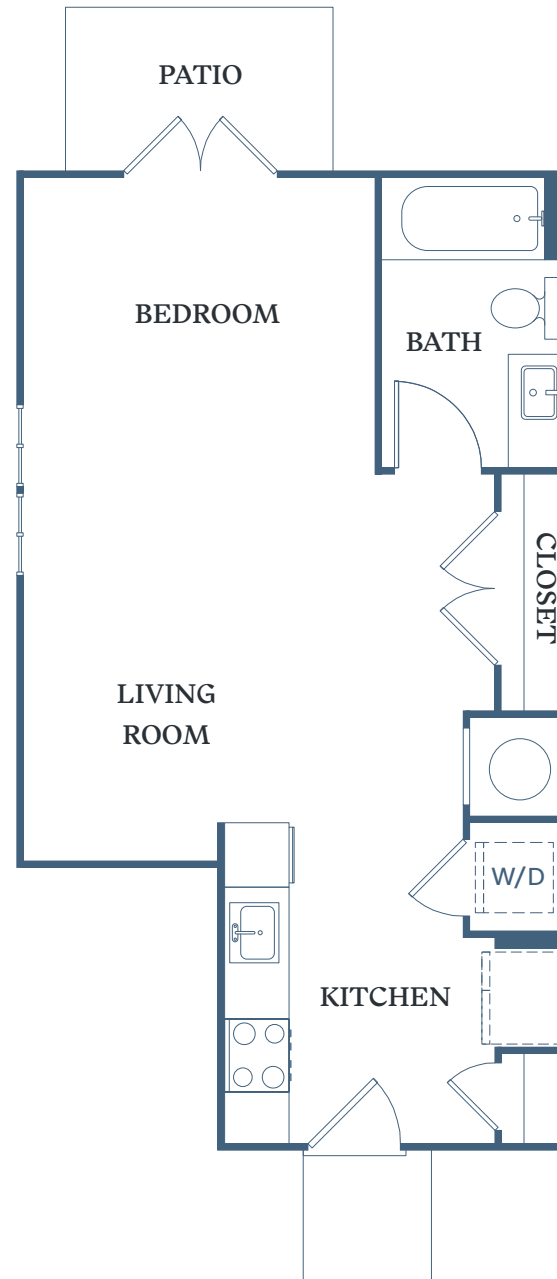

## NORA

1 BED

1 BATH

519 SF

10809 E Independence Blvd  
Charlotte, NC 28105

TessaMatthewsNC.com

Information is believed to be accurate, but not warranted. Specification, pricing and availability are subject to change without notice. See agent for details. Artist's renderings and floorplans are approximate only and are not meant to be exact depictions of the unit. Drawings are not to scale. Your selected floorplan may vary from this illustration due to design configuration and architectural styling. Not all features are available in every apartment. All square footages are approximate.