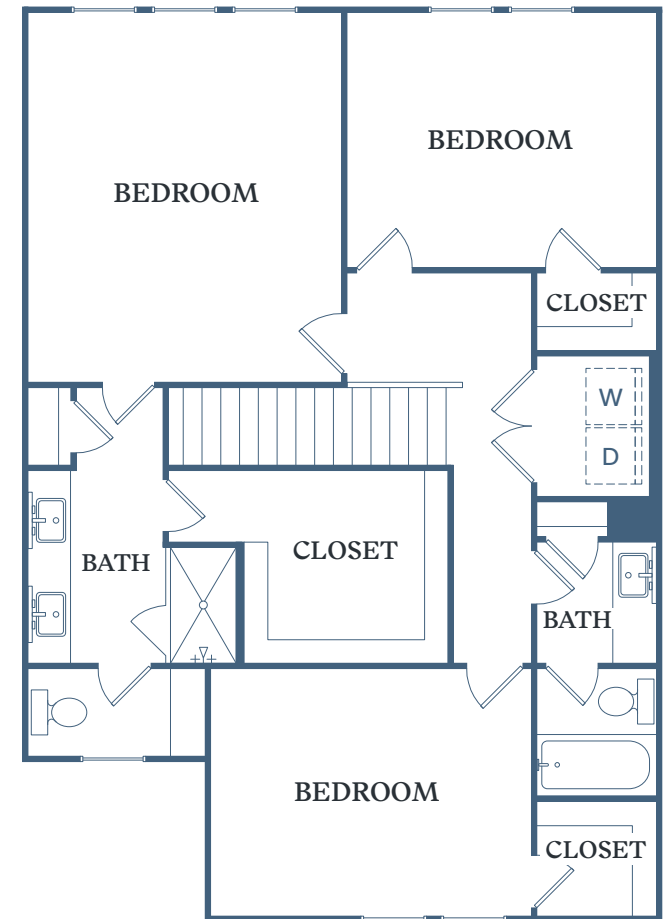

## RHODES

3 BED  
2.5 BATH  
1,697 SF

10809 E Independence Blvd  
Charlotte, NC 28105

TessaMatthewsNC.com

1<sup>ST</sup> FLOOR – 638 SF

2<sup>ND</sup> FLOOR – 938 SF

Information is believed to be accurate, but not warranted. Specification, pricing and availability are subject to change without notice. See agent for details. Artist's renderings and floorplans are approximate only and are not meant to be exact depictions of the unit. Drawings are not to scale. Your selected floorplan may vary from this illustration due to design configuration and architectural styling. Not all features are available in every apartment. All square footages are approximate.