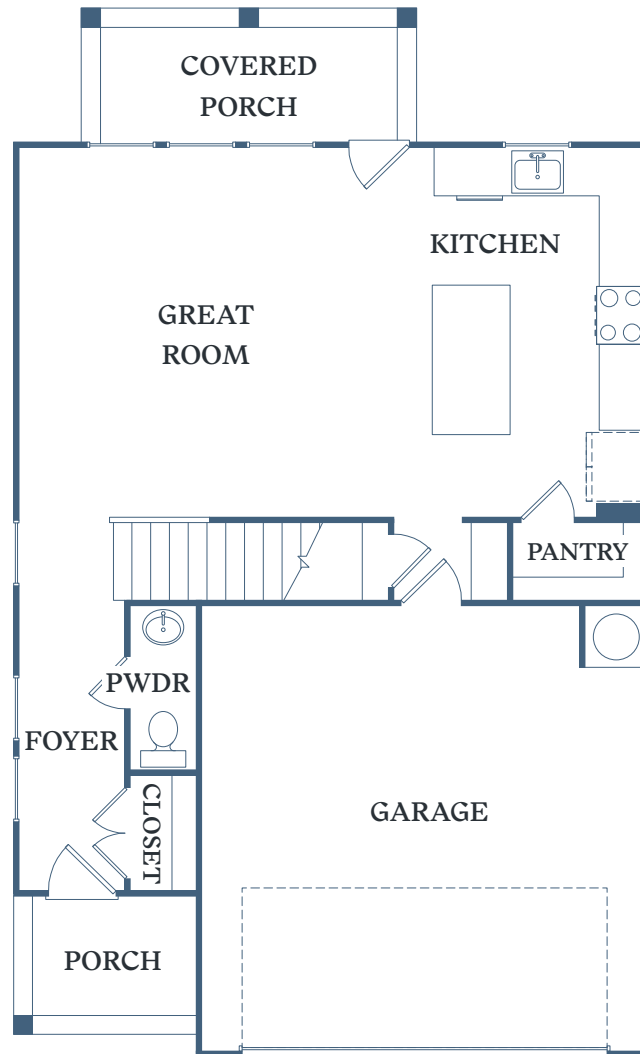

## RHODES

3 BED  
2.5 BATH  
1,697 SF

10809 E Independence Blvd  
Charlotte, NC 28105

TessaMatthewsNC.com

1<sup>ST</sup> FLOOR – 638 SF

2<sup>ND</sup> FLOOR – 938 SF

Information is believed to be accurate, but not warranted. Specification, pricing and availability are subject to change without notice. See agent for details. Artist's renderings and floorplans are approximate only and are not meant to be exact depictions of the unit. Drawings are not to scale. Your selected floorplan may vary from this illustration due to design configuration and architectural styling. Not all features are available in every apartment. All square footages are approximate.