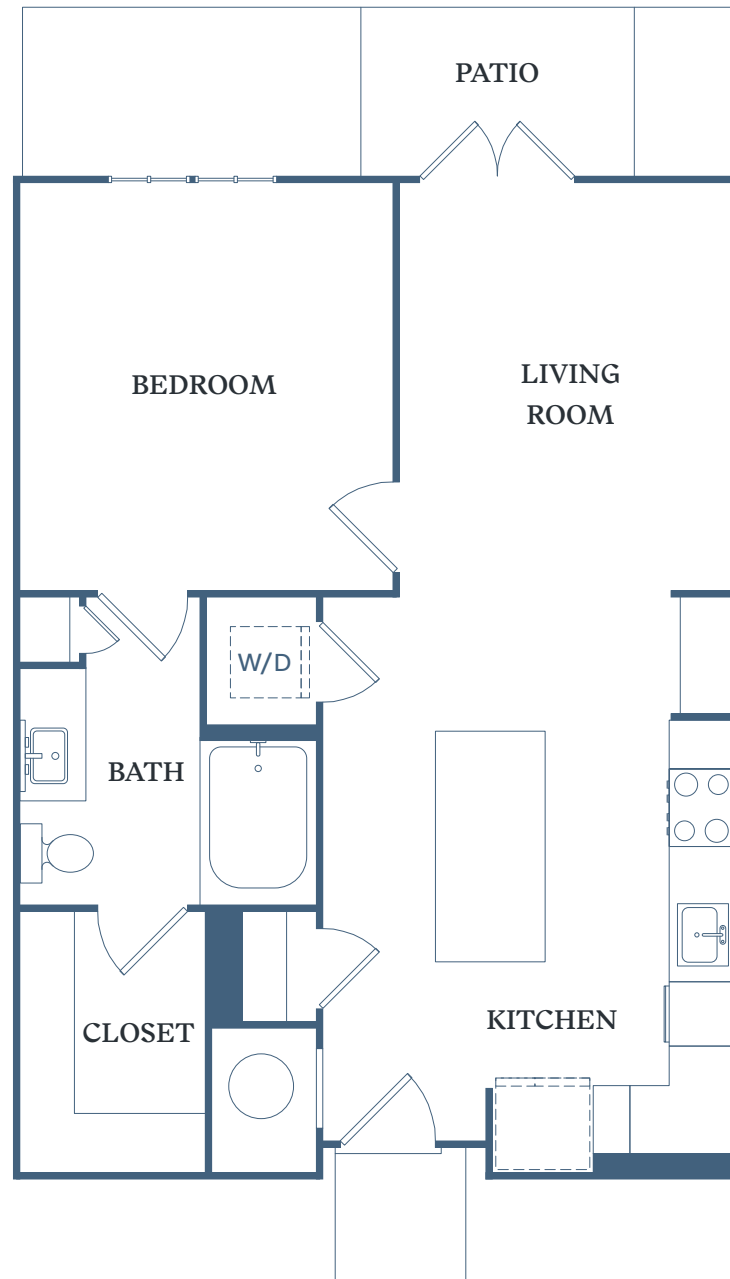

## RIGBY

1 BED

1 BATH

744 SF

10809 E Independence Blvd  
Charlotte, NC 28105

TessaMatthewsNC.com

*Information is believed to be accurate, but not warranted. Specification, pricing and availability are subject to change without notice. See agent for details. Artist's renderings and floorplans are approximate only and are not meant to be exact depictions of the unit. Drawings are not to scale. Your selected floorplan may vary from this illustration due to design configuration and architectural styling. Not all features are available in every apartment. All square footages are approximate.*