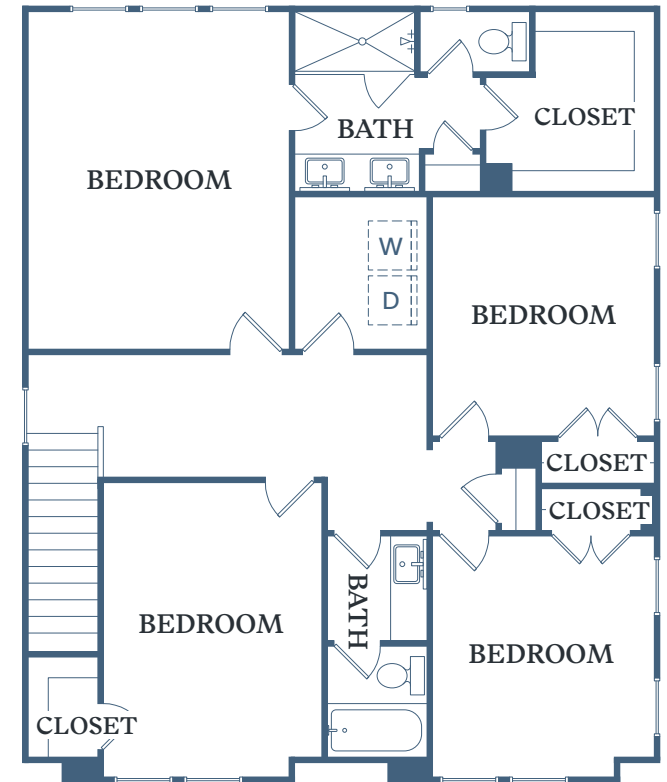

TESSA

MATTHEWS

WINTON

4 BED
2.5 BATH
2,175 SF

10809 E Independence Blvd
Charlotte, NC 28105

TessaMatthewsNC.com

1ST FLOOR – 932 SF

2ND FLOOR – 1,154 SF

Information is believed to be accurate, but not warranted. Specification, pricing and availability are subject to change without notice. See agent for details. Artist's renderings and floorplans are approximate only and are not meant to be exact depictions of the unit. Drawings are not to scale. Your selected floorplan may vary from this illustration due to design configuration and architectural styling. Not all features are available in every apartment. All square footages are approximate.