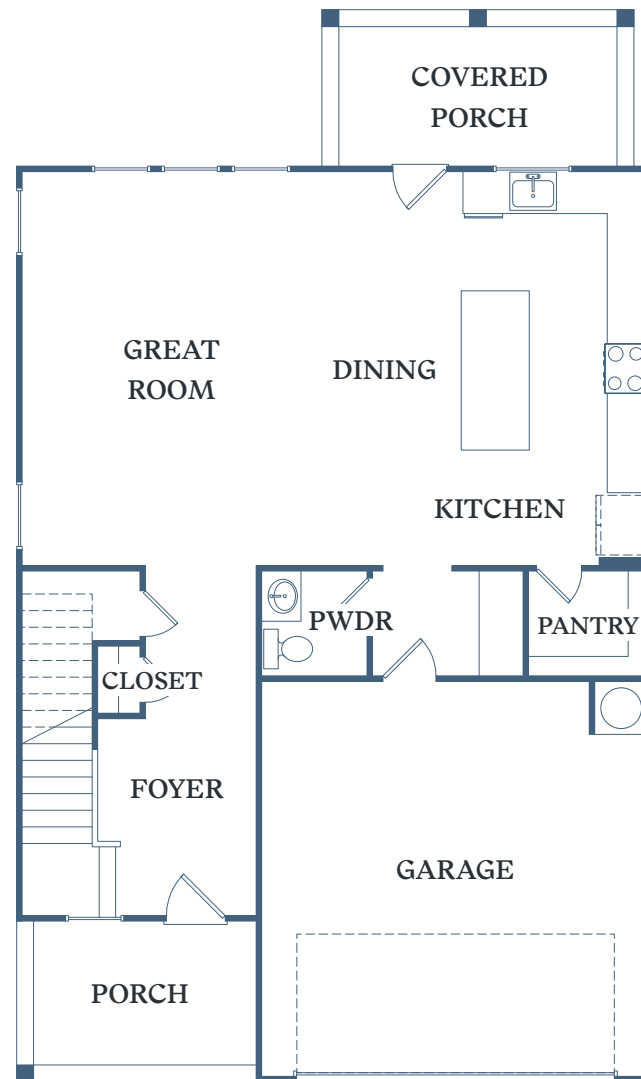

TESSA

MATTHEWS

WINTON

4 BED
2.5 BATH
2,175 SF

10809 E Independence Blvd
Charlotte, NC 28105

TessaMatthewsNC.com

1ST FLOOR – 932 SF

2ND FLOOR – 1,154 SF

Information is believed to be accurate, but not warranted. Specification, pricing and availability are subject to change without notice. See agent for details. Artist's renderings and floorplans are approximate only and are not meant to be exact depictions of the unit. Drawings are not to scale. Your selected floorplan may vary from this illustration due to design configuration and architectural styling. Not all features are available in every apartment. All square footages are approximate.